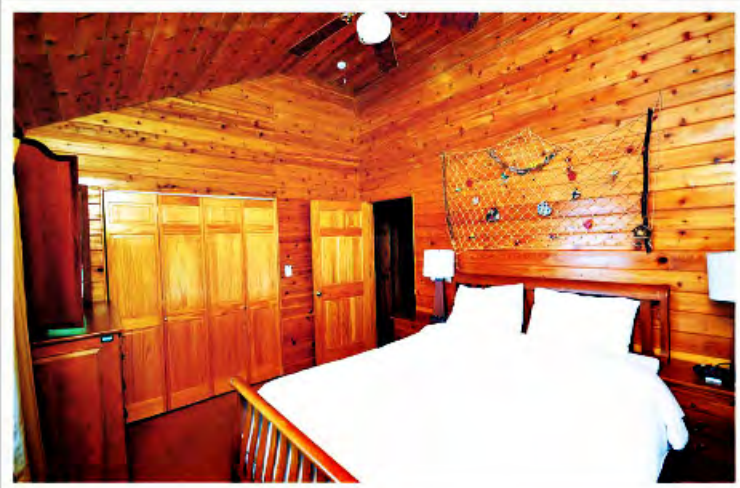

top of hill

LOG CABIN -2BR**

\$80 PER NIGHT

- Top of Hill/Ocean View
- 2 Bedrooms
- Bathroom
- Full Kitchen
- Living Room
- Washer/Dryer
- Cooking Supplies
- Linens

**This is the designated Captain's Cabin, prior approval from supervision must be made. Be advised, request may be denied.